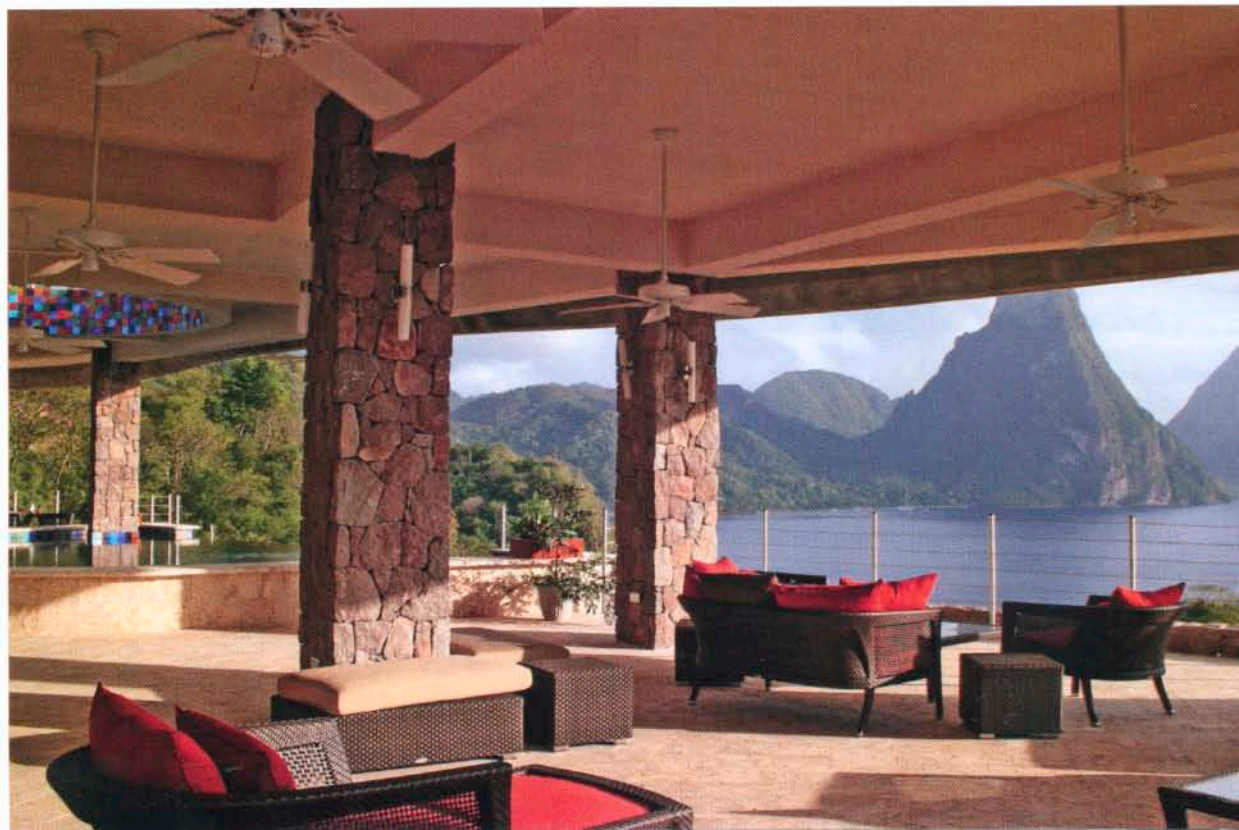

september 2007 hdmag.com

hospitality design

pleasure palaces:
the art of spa design
wave of the future 2007

By Jeryl Brunner
Photography courtesy of Jade Mountain

Set high on St. Lucia's Morne Chastanet, Jade Mountain—a resort within resort Anse Chastanet—is a hillside structure of beautifully crafted bridges, koi ponds, and tropical plants carved into the mountain with breathtaking views of the Caribbean Sea. “There was really only one spot in the entire 600-acre property that accommodated the view without any compromise,” says Nick Troubetzkoy, Jade Mountain’s owner, architect, and builder. “If we shifted things too far to the left or right, the views would have been interrupted by hillsides or cliffs.”

That wasn’t the only challenge. Since the location made it impossible to use concrete mixing trucks, the entire construction, incorporating tens of thousands of

mountain

Opposite page, top to bottom: Luscious greenery surrounds a circular pool at Jade Mountain; stone columns in the lounge area reflect the landscape outside. *This page, clockwise from top:* Mountains provide a backdrop for private guestroom lounging; built into a hillside, Jade Mountain is made up of a series of bridges; and poolside dining in a guestroom.

FF&E Project Coordinator Karyn Allard

Landscape Joseph Taylor

Bonneville and Lounge Outdoor Furniture Collections JANUS et Cie

Fabric Sunbrella

Royal Blue Glass Tile Designed by David Knox for Lightstreams, Inc.