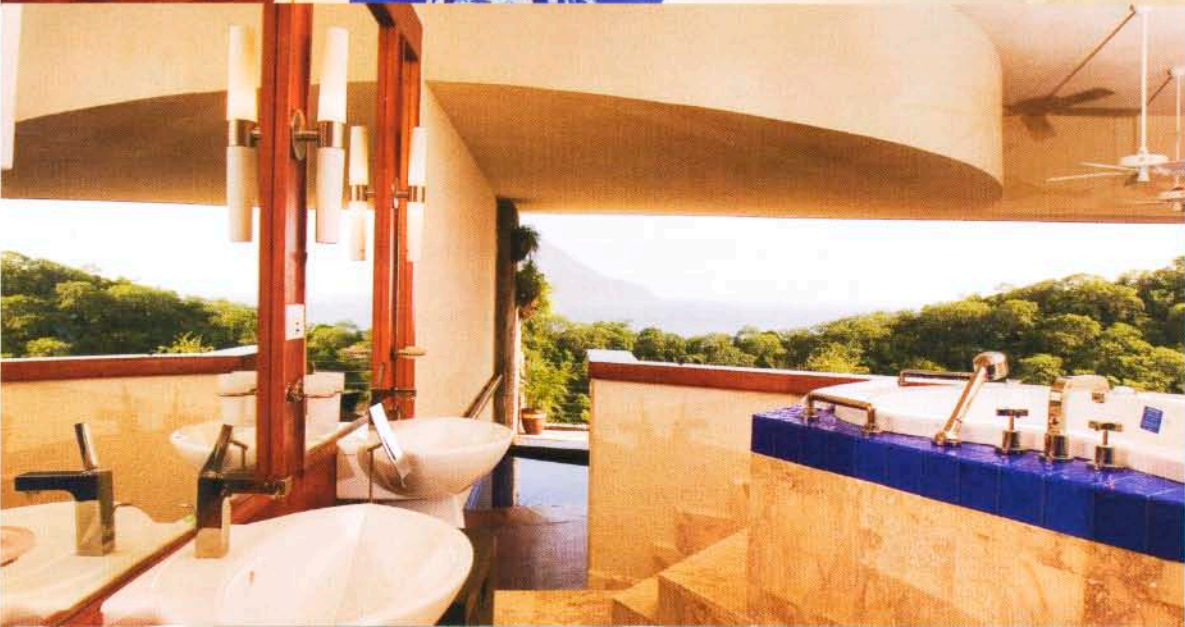

Jade Mountain

St. Lucia

Owner/Contractor/Purchaser Nick Troubetzkoy

Architecture Firms Nick Troubetzkoy Architects & Planners, St. Lucia, and BWH Design Studio, Planning/Architecture/Interior Design, Toronto

Architecture Project Team Nick Troubetzkoy, Peter Bull, Brian Woodrow, and Frank Hamilton

Interior Design Firm BWH Design Studio, Planning/Architecture/Interior Design, Toronto

Interior Design Project Team Peter Bull, Brian Woodrow, and Frank Hamilton

FF&E Project Coordinator Karyn Allard

Landscape Joseph Taylor

Bonneville and Lounge Outdoor Furniture Collections JANUS et Cie

Fabric Sunbrella

Royal Blue Glass Tile Designed by David Knox for Lightstreams, Inc.

Guestroom Coffee and End Tables Environment

Bathroom Fittings Hansgrohe and Duravit

Cuban Lounge Chairs Selamat Designs

Pool Sunbed Bamboo Road

Mirrors Kimball & Young and Box Furniture

For a complete list of sourcing, log on to www.hdmag.com