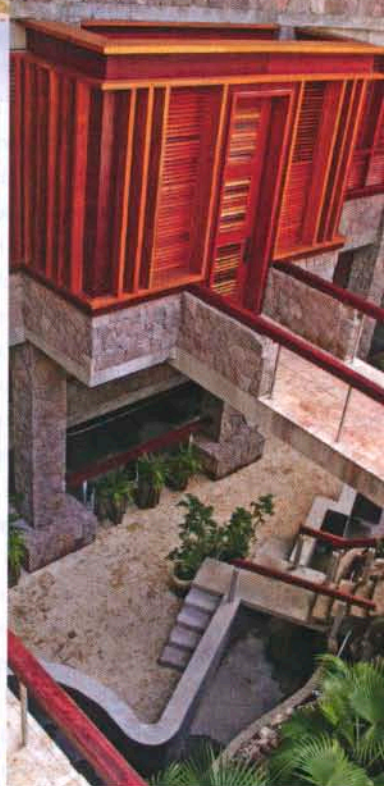

september 2007 hdmag.com

hospitality design

pleasure palaces:
the art of spa design
wave of the future 2007

By Jeryl Brunner
Photography courtesy of Jade Mountain

Set high on St. Lucia's Morne Chastanet, Jade Mountain—a resort within resort Anse Chastanet—is a hillside structure of beautifully crafted bridges, koi ponds, and tropical plants carved into the mountain with breathtaking views of the Caribbean Sea. “There was really only one spot in the entire 600-acre property that accommodated the view without any compromise,” says Nick Troubetzkoy, Jade Mountain’s owner, architect, and builder. “If we shifted things too far to the left or right, the views would have been interrupted by hillsides or cliffs.”

That wasn’t the only challenge. Since the location made it impossible to use concrete mixing trucks, the entire construction, incorporating tens of thousands of

mountain

Opposite page, top to bottom: Luscious greenery surrounds a circular pool at Jade Mountain; stone columns in the lounge area reflect the landscape outside. *This page, clockwise from top:* Mountains provide a backdrop for private guestroom lounging; built into a hillside, Jade Mountain is made up of a series of bridges; and poolside dining in a guestroom.