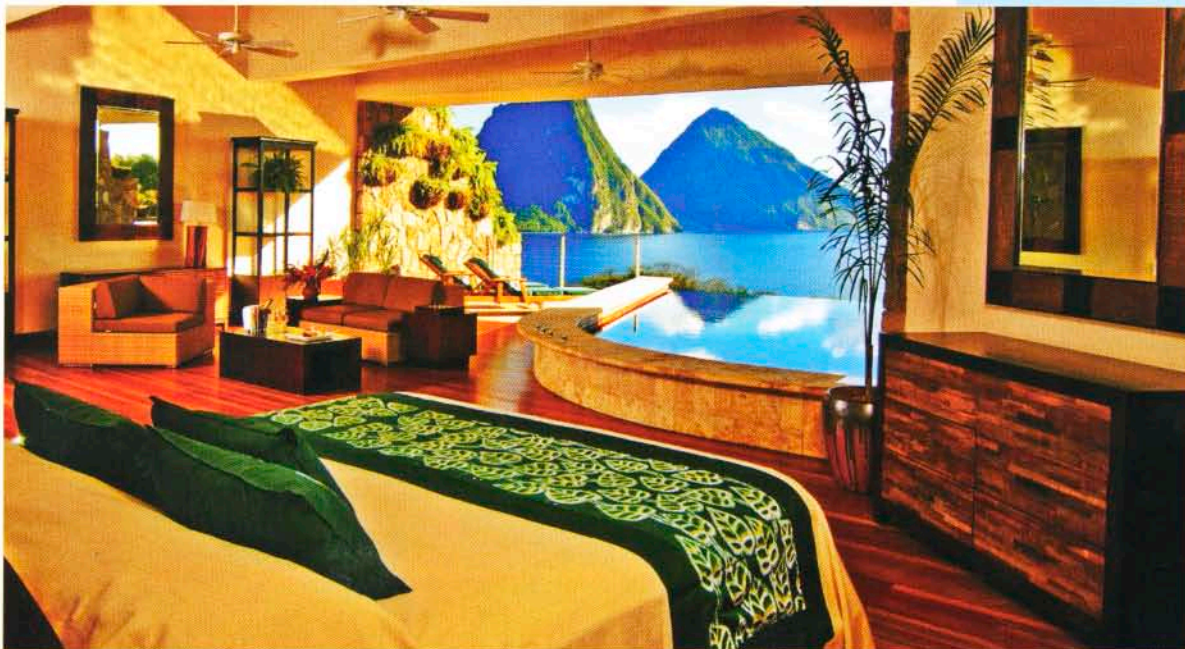

Jade Mountain

St. Lucia

Owner/Contractor/Purchaser Nick Troubetzkoy

Architecture Firms Nick Troubetzkoy Architects & Planners, St. Lucia, and BWH Design Studio, Planning/Architecture/Interior Design, Toronto

Architecture Project Team Nick Troubetzkoy, Peter Bull, Brian Woodrow, and Frank Hamilton

Interior Design Firm BWH Design Studio, Planning/Architecture/Interior Design, Toronto

Interior Design Project Team Peter Bull, Brian Woodrow, and Frank Hamilton

FF&E Project Coordinator Karyn Allard

Landscape Joseph Taylor

Bonneville and Lounge Outdoor Furniture Collections JANUS et Cie

Fabric Sunbrella

Royal Blue Glass Tile Designed by David Knox for Lightstreams, Inc.

Guestroom Coffee and End Tables Environment

Bathroom Fittings Hansgrohe and Duravit

Cuban Lounge Chairs Selamat Designs

Pool Sunbed Bamboo Road

Mirrors Kimball & Young and Box Furniture

For a complete list of sourcing, log on to www.hdmag.com