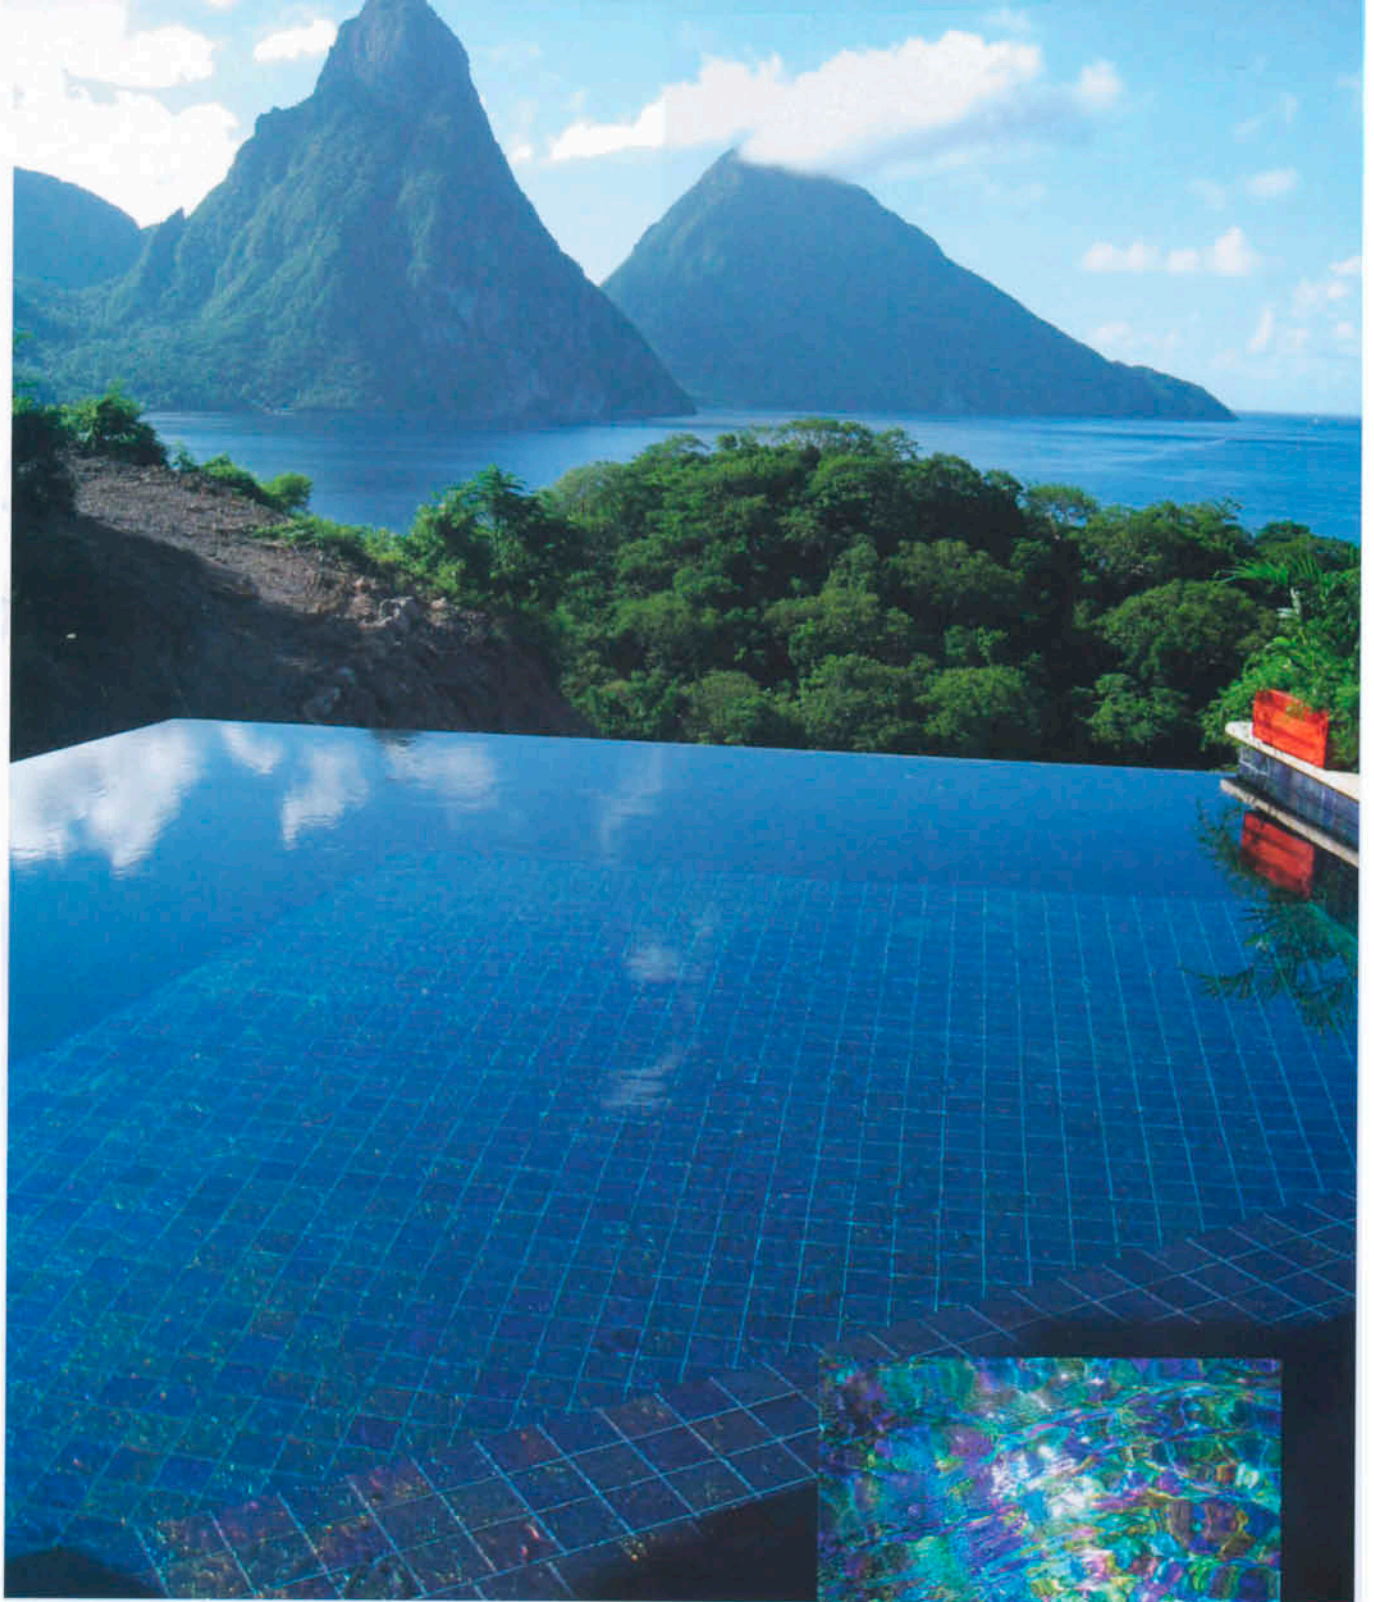

Swirls of sea green and aqua spring to life as the sun dances across this all-glass-tiled pool. *Architect, N. Troubetzkoy; glass tile by Lightstreams, Inc.*

Blending indoor and outdoor areas into one setting enables pool owners to choose complementary materials. In the hands of a good designer, pool tile can connect a hardscape with a softscape, which includes plants, foliage and flowers. Just as granite-tiled floors in a living room

may extend outside to become a pool's decking, a skillfully tiled patio transitions nicely into the water as a beach entry. Likewise, coordinating accessories that pick up a color in the tile bring forth a uniform setting. And, as always, design is established through the use of subtle details.